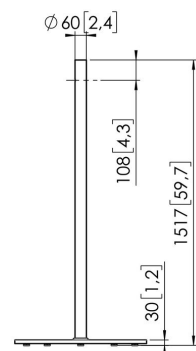

Five height adjustable screws for floor plate

PFF 1560 Display Floor Stand

Specifications

Article number (SKU)	7321604
Colour	Stainless Steel
EAN single box	8712285345449
Height	1517
Width	700
Depth	700
TÜV certified	Yes
Guarantee	5 years
Min. screen size (inch)	55
Max. screen size (inch)	55
Max. weight load (kg)	40
Max. distance to floor - center display (mm)	1587
Max. screen size (inch)	55
Min. screen size (inch)	19